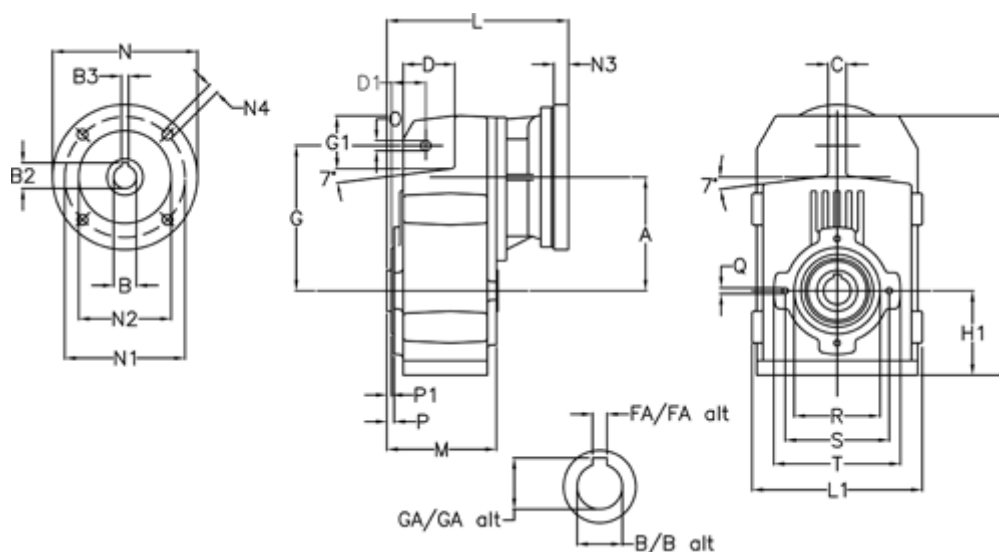

Article number: 29560320233225

Description: Shaft mounted gear
A313H35-202,3-P71B5

Measures

A = 150.50	FA = 10	M = 125.0	Q = M10x17
B = 35	G = 170	N = 160	R = 110
B1 = 14	G1 = 84.0	N1 = 130	S = 130
B2 = 16.3	GA = 38.3	N2 = 110	T = 150
B3 = 5	H = 326.0	N4 = M8x16	
C = 20	H1 = 102.0	O = 13	
D = 68.0	L = 225.5	P = 6.5	
D1 = 54.0	L1 = 210	P1 = 3.5	